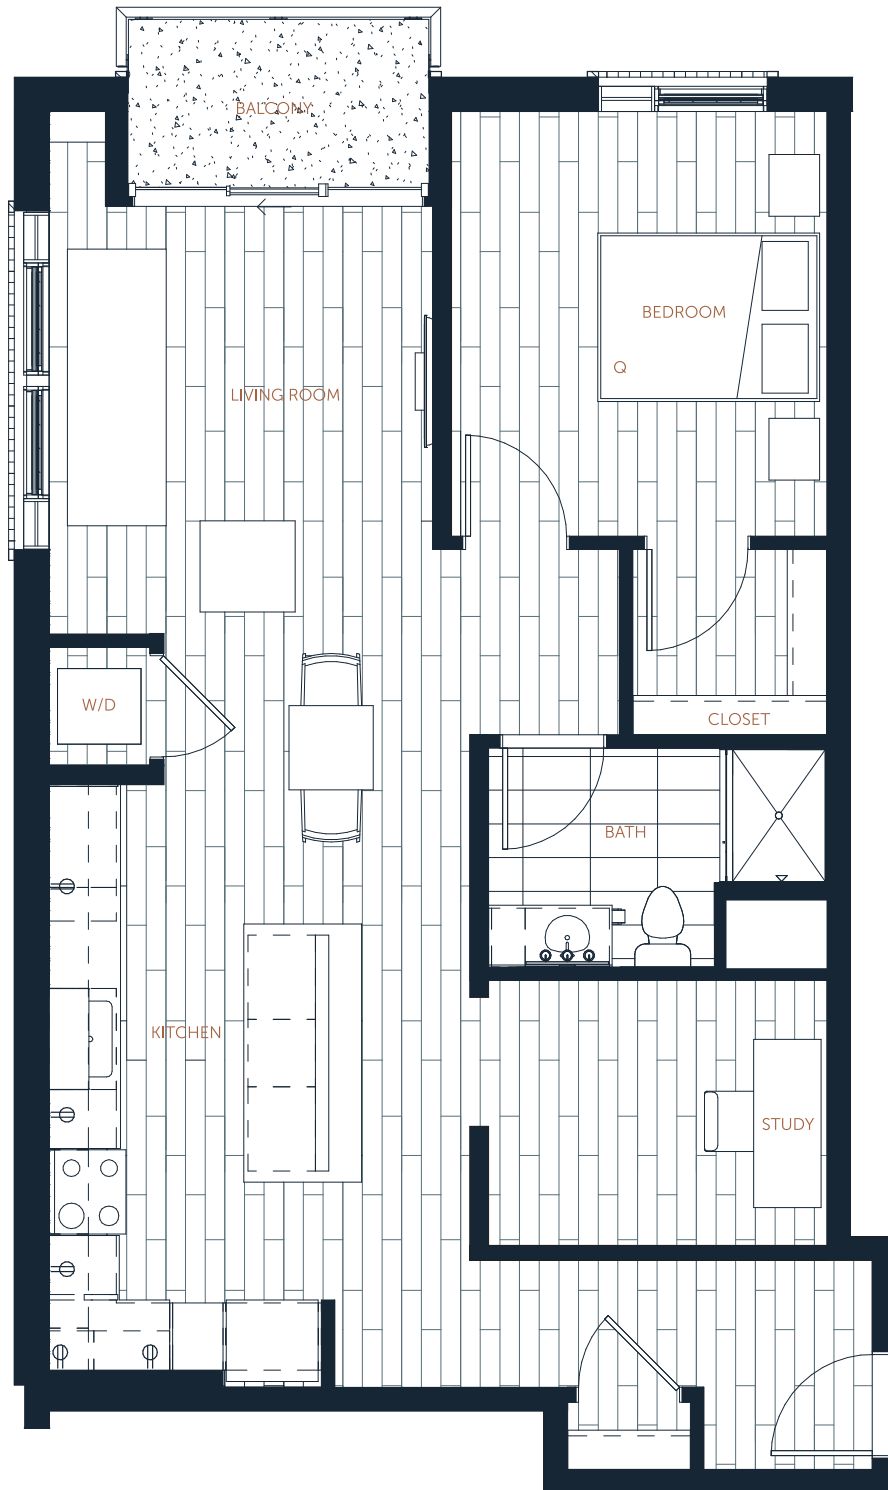

RESIDENCE A9 DEN 1 BED + DEN 1 BATH

964 SQ. FT.

RESIDENCE:

RENTAL RATE:

MOVE IN:

303-862-5669

hello@astondenver.com

1250 S. Pearl St

Denver, CO

@LiveAstonApts

Floorplans are artist's rendering. All dimensions are approximate. Actual product and specifications may vary in dimension or detail. Not all features are available in every apartment. Please see a team member for details.