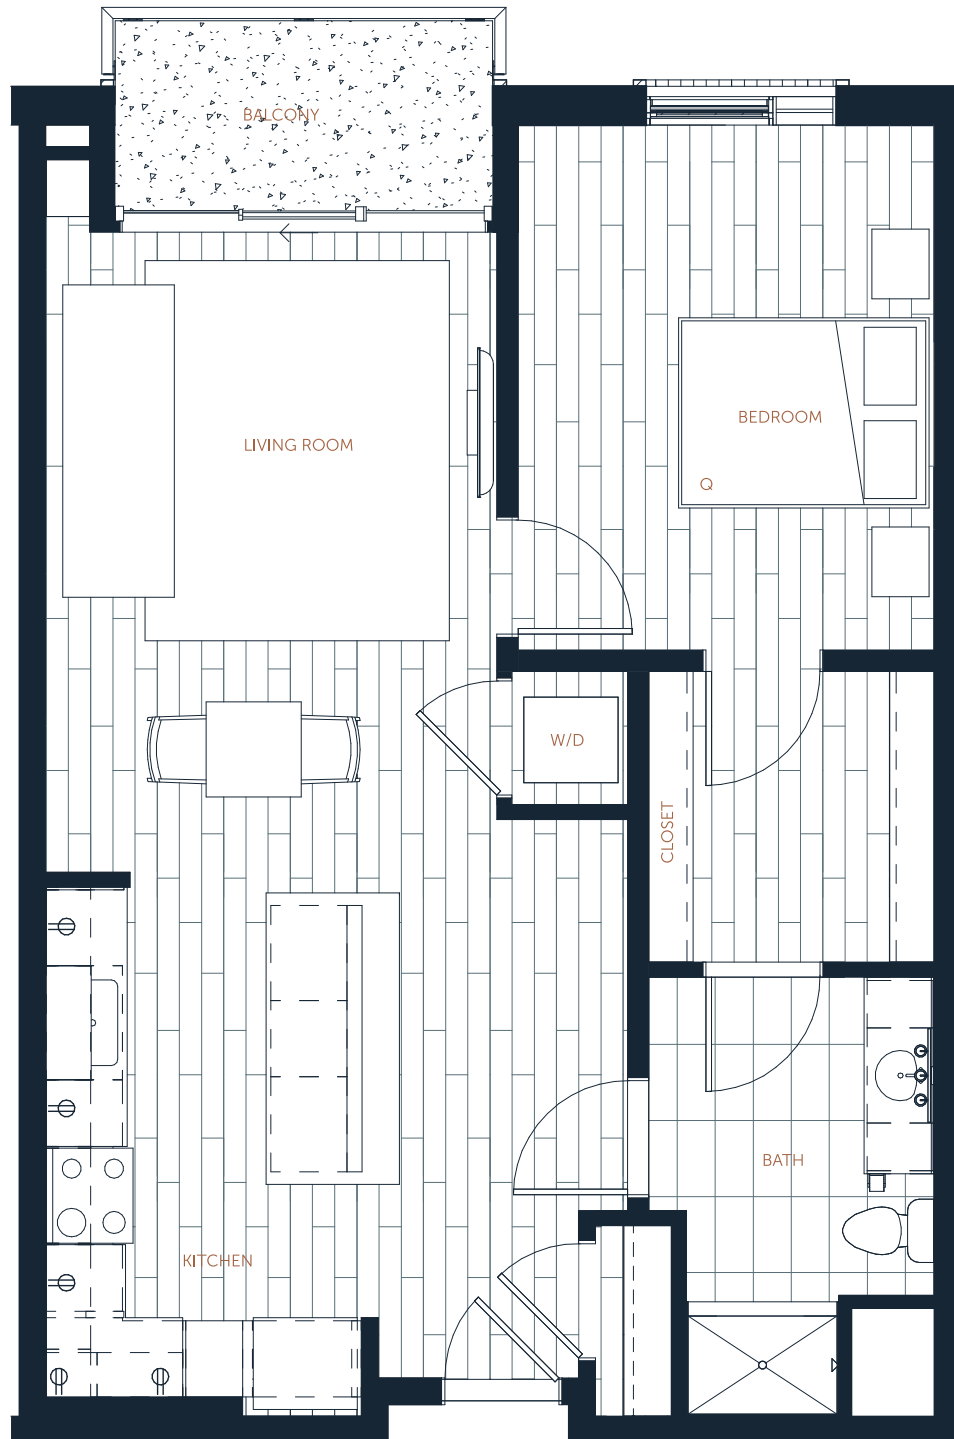

RESIDENCE A5

1 BED 1 BATH

805 - 823 SQ. FT.

RESIDENCE:

RENTAL RATE:

MOVE IN:

303-862-5669

hello@astondenver.com

1250 S. Pearl St

Denver, CO

@LiveAstonApts

Floorplans are artist's rendering. All dimensions are approximate. Actual product and specifications may vary in dimension or detail. Not all features are available in every apartment. Please see a team member for details.